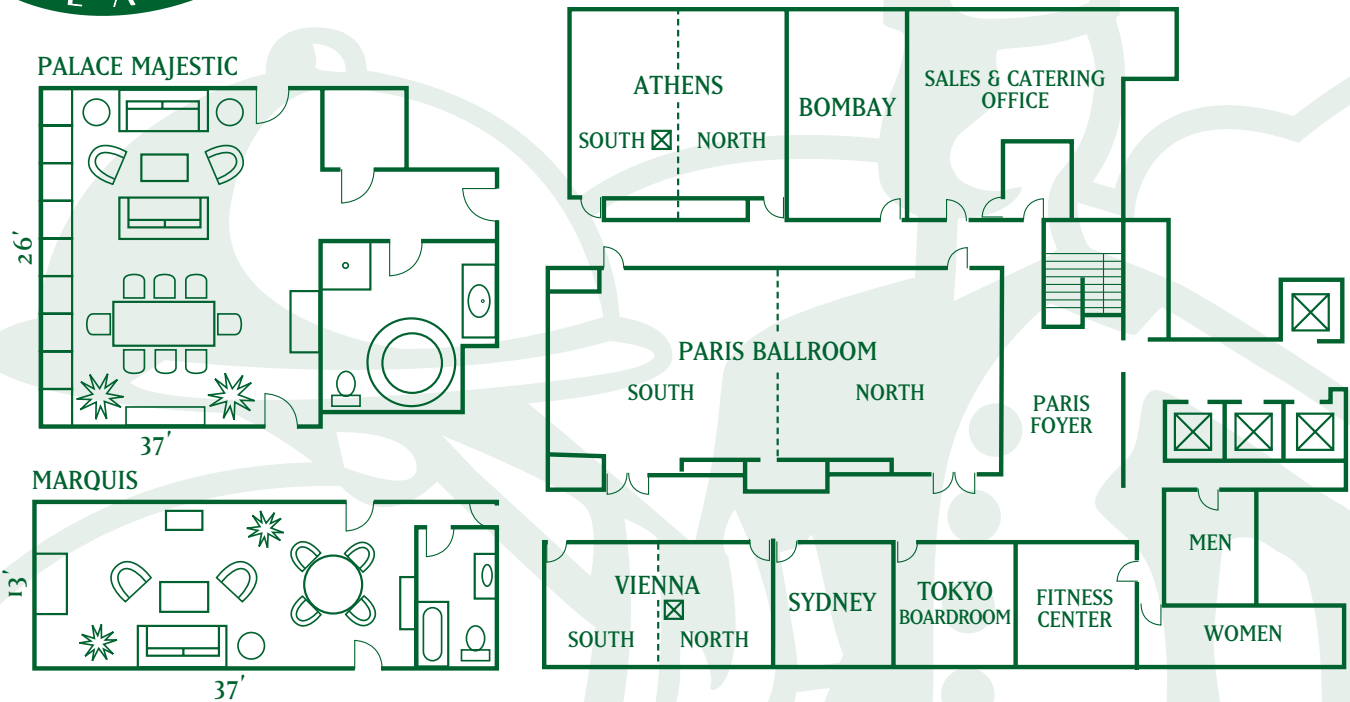

1101 Fourth Avenue
 Seattle, Washington 98101
 Phone 206.621.1770
 Toll-free 888.454.8397
 Fax 206.621.7779
 monaco-seattle.com

MEETING & BANQUET FACILITIES

WHAT WE CAN DO FOR YOU:

MEETING ROOM	DIMENSIONS	SQ. FEET	BANQUET	THEATRE	CLASSROOM	RECEPTION	HOLLOW/Sq.	U-SHAPE	CONFERENCE
Paris South	30' x 35'	1,050	80	110	60	110	35	30	30
Paris North	30' x 37'	1,110	88	110	60	116	35	30	30
Paris Ballroom	30' x 72'	2,160	160	220	130	180	55	50	60
Athens South	31' x 18.5'	575	30	50	22	40	18	18	18
Athens North	31' x 15.5'	480	30	50	22	40	18	18	18
Athens Room	31' x 34'	1,055	70	100	48	100	30	28	30
Vienna South	20' x 18.5'	370	20	25	15	36	10	8	15
Vienna North	20' x 18.5'	370	20	25	15	36	10	8	15
Vienna Room	20' x 37'	740	50	40	-	50	-	-	25
Tokyo Boardroom	20' x 17.5'	350	-	-	-	-	-	-	12
Bombay Room	34' x 17.5'	595	40	60	30	40	25	20	24
Sydney Room	20' x 17'	340	20	30	20	25	14	14	10
Paris Foyer	25' x 32'	800	-	-	-	35	-	-	-

TOTAL MEETING SPACE SQUARE FOOTAGE: 6,040

HOSPITALITY SUITE

Palace Majestic	26' x 37'	960	20	-	-	30	-	-	12
Marquis	13' x 37'	480	10	-	-	15	-	-	4

☒ Denotes Pillar